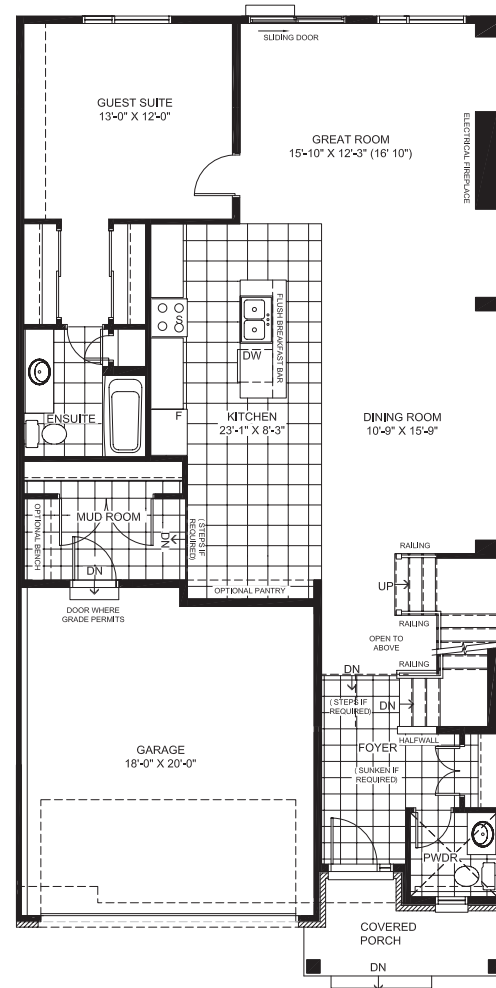

FLOORPLANS

GROUND FLOOR

SECOND FLOOR

FINISHED BASEMENT

THE PRESCOTT

38' LOT COLLECTION
DOUBLE-CAR GARAGE | 3,393 SQ. FT.
5+1 3.5 2

DESIGNER OPTIONS

GOURMET KITCHEN

OPTIONAL FINISHED BASEMENT FLEX ROOM