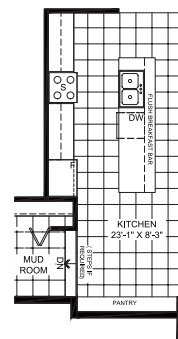

FLOORPLANS

GROUND FLOOR

SECOND FLOOR

FINISHED BASEMENT

THE PRESCOTT

38' LOT COLLECTION
DOUBLE-CAR GARAGE | 3,393 SQ. FT.
5+1 3.5 2

DESIGNER OPTIONS

GOURMET KITCHEN

OPTIONAL FINISHED BASEMENT FLEX ROOM