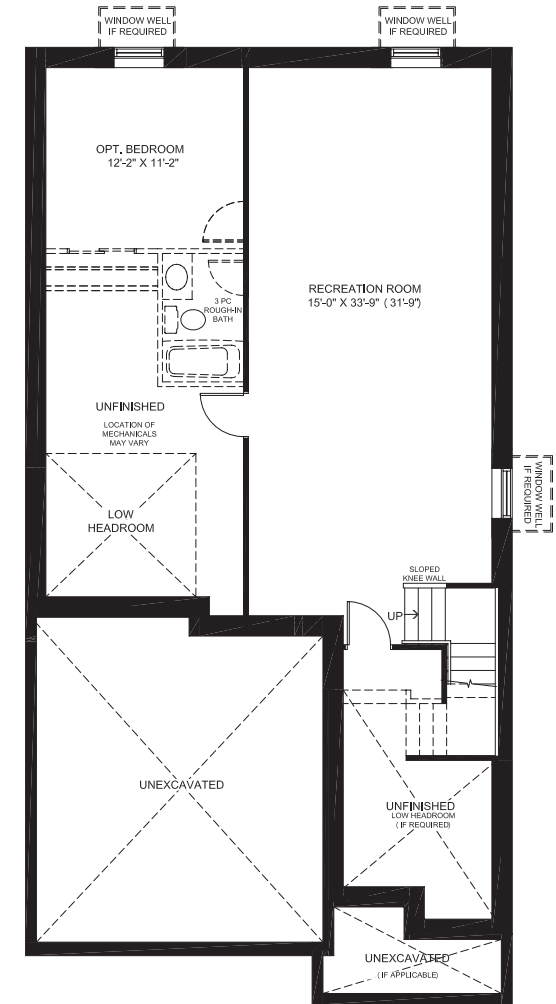

FLOORPLANS

GROUND FLOOR

SECOND FLOOR

FINISHED BASEMENT

THE PRESCOTT

38' LOT COLLECTION
DOUBLE-CAR GARAGE | 3,393 SQ. FT.
5+1 3.5 2

DESIGNER OPTIONS

GOURMET KITCHEN

OPTIONAL FINISHED BASEMENT FLEX ROOM