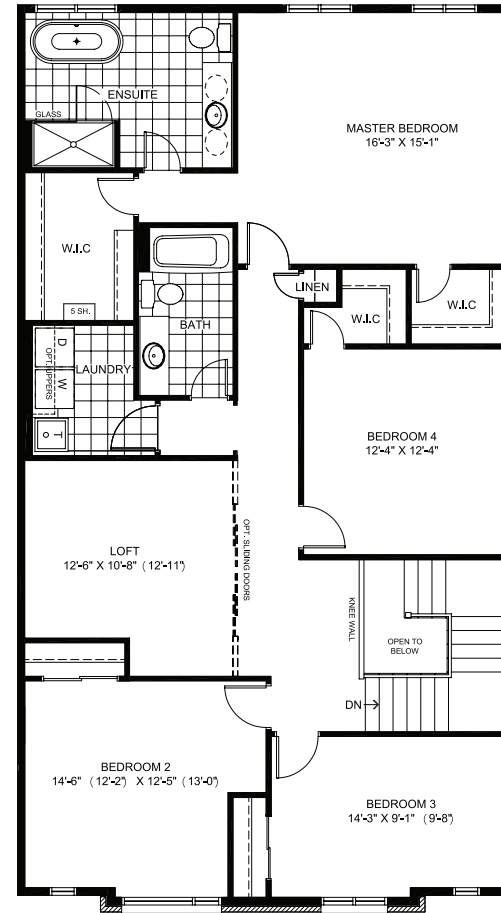

FLOORPLANS

GROUND FLOOR

SECOND FLOOR

FINISHED BASEMENT

THE PRESCOTT

38' LOT COLLECTION
DOUBLE-CAR GARAGE | 3,393 SQ. FT.
5+1 3.5 2

DESIGNER OPTIONS

GOURMET KITCHEN

OPTIONAL FINISHED BASEMENT FLEX ROOM