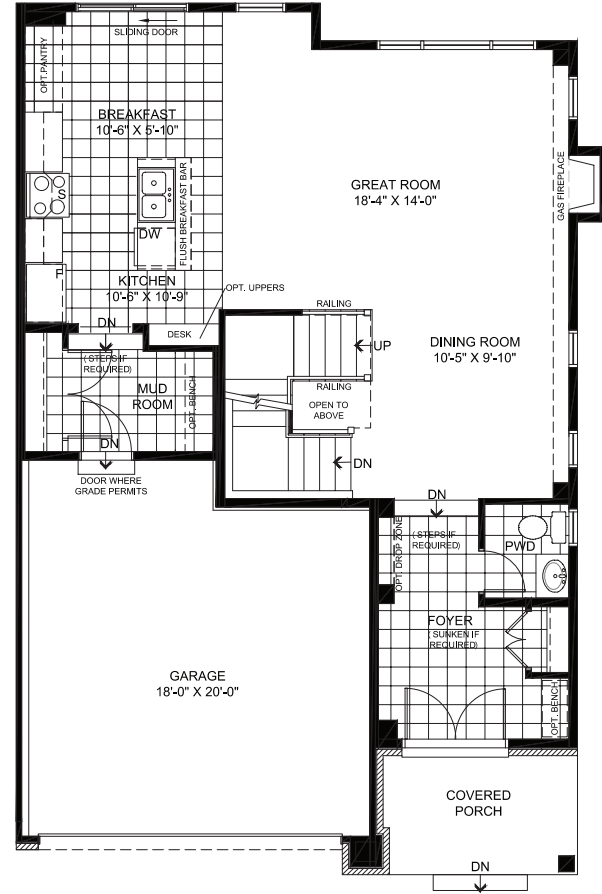

FLOORPLANS

GROUND FLOOR

SECOND FLOOR

FINISHED BASEMENT

THE HILLCREST
38' LOT COLLECTION
DOUBLE-CAR GARAGE | 2,352 SQ. FT.
4 2.5 2

DESIGNER OPTIONS

GOURMET KITCHEN