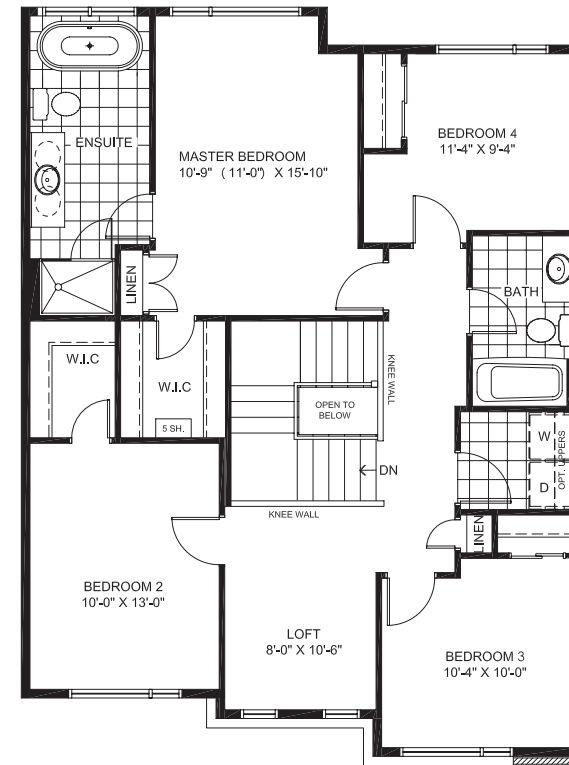

FLOORPLANS

GROUND FLOOR

SECOND FLOOR

FINISHED BASEMENT

THE HILLCREST
38' LOT COLLECTION
DOUBLE-CAR GARAGE | 2,352 SQ. FT.
4 2.5 2

DESIGNER OPTIONS

GOURMET KITCHEN