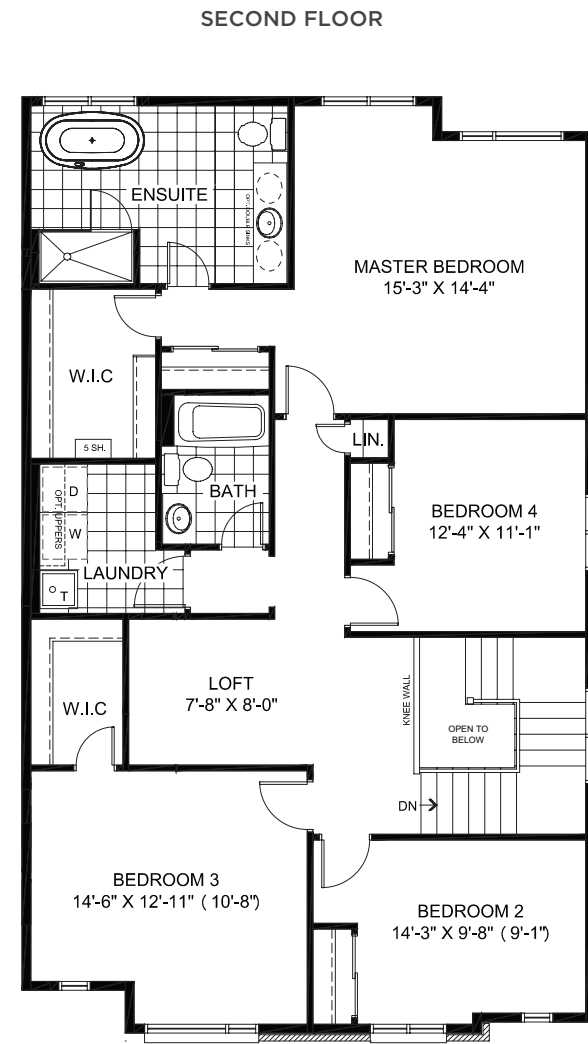

FLOORPLANS

DESIGNER OPTIONS

GOURMET KITCHEN

THE BLAKELY

38' LOT COLLECTION  
DOUBLE-CAR GARAGE | 3,099 SQ. FT.  
4 2.5 2