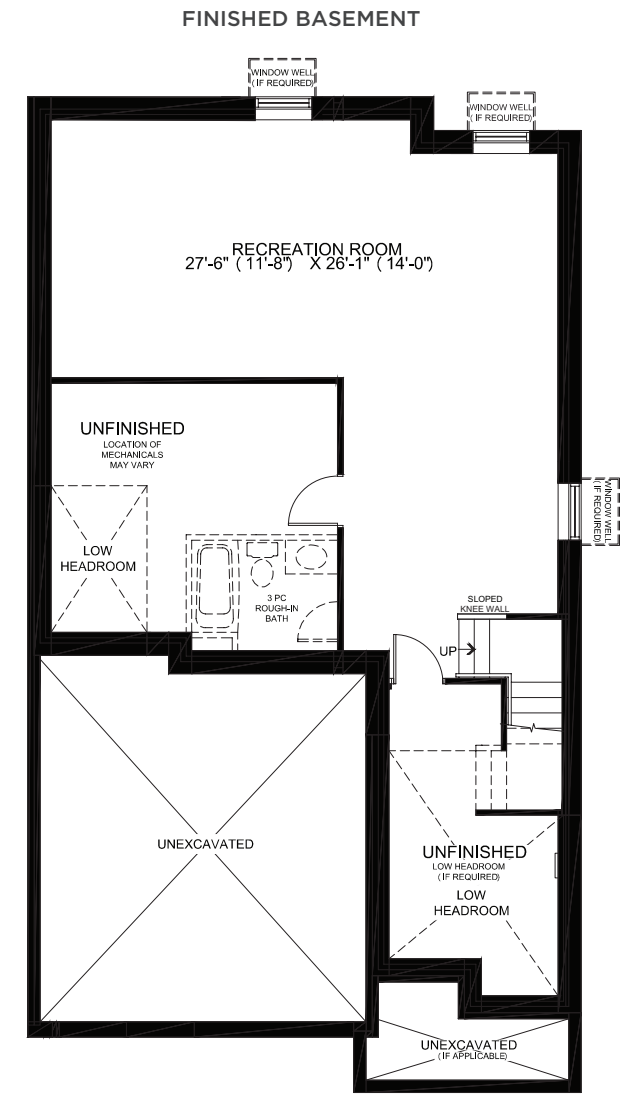

FLOORPLANS

DESIGNER OPTIONS

GOURMET KITCHEN

THE BLAKELY

38' LOT COLLECTION  
DOUBLE-CAR GARAGE | 3,099 SQ. FT.  
4 2.5 2