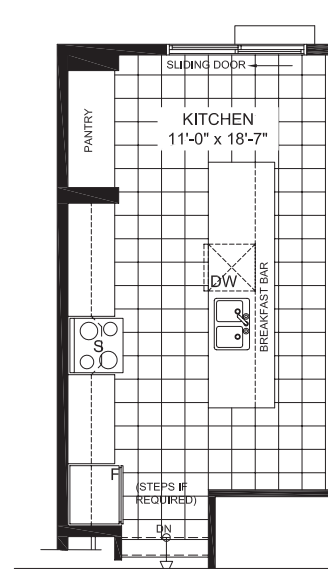

FLOORPLANS

DESIGNER OPTIONS

GOURMET KITCHEN

THE BLAKELY

38' LOT COLLECTION  
DOUBLE-CAR GARAGE | 3,099 SQ. FT.  
4 2.5 2