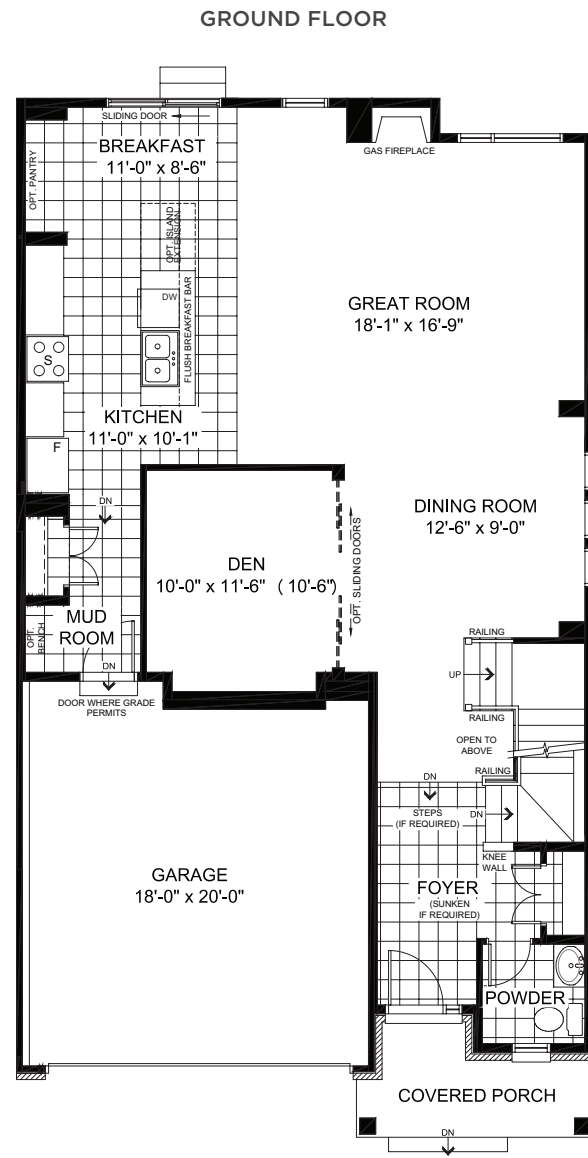

FLOORPLANS

DESIGNER OPTIONS

GOURMET KITCHEN

THE BLAKELY

38' LOT COLLECTION  
DOUBLE-CAR GARAGE | 3,099 SQ. FT.  
4 2.5 2