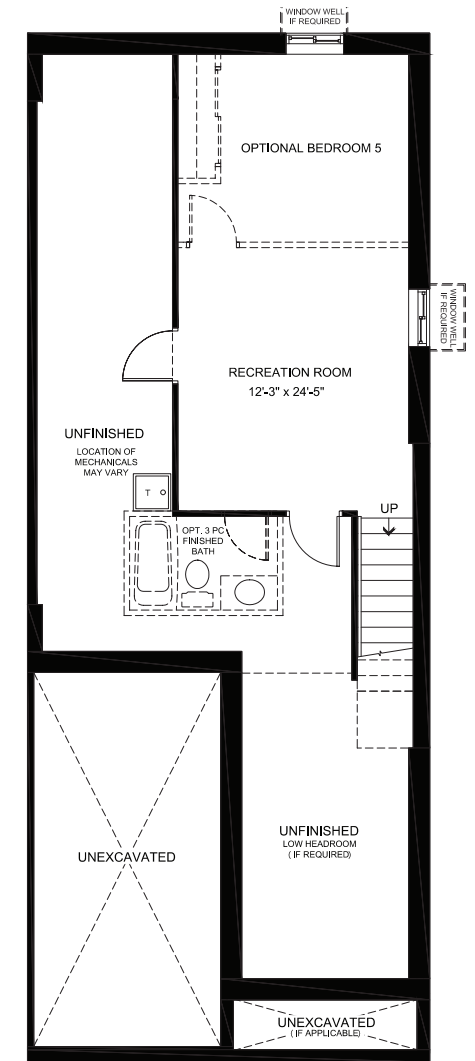

FLOORPLANS

GROUND FLOOR

SECOND FLOOR

FINISHED BASEMENT

DESIGNER

options

EXECUTIVE ENSUITE

DELUXE MAIN BATH

BEDROOM 5

THE ALDER

TOWNHOME COLLECTION
TOWNHOME (END UNIT) | 2,286 SQ. FT.

4+1 2.5 1