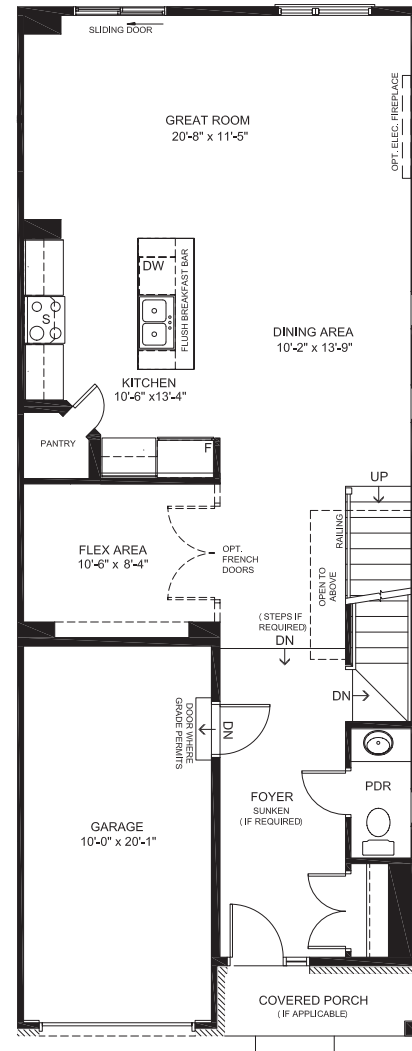

FLOORPLANS

GROUND FLOOR

SECOND FLOOR

FINISHED BASEMENT

DESIGNER

options

EXECUTIVE ENSUITE

DELUXE MAIN BATH

BEDROOM 5

THE ALDER

TOWNHOME COLLECTION
TOWNHOME (END UNIT) | 2,286 SQ. FT.

4+1 2.5 1