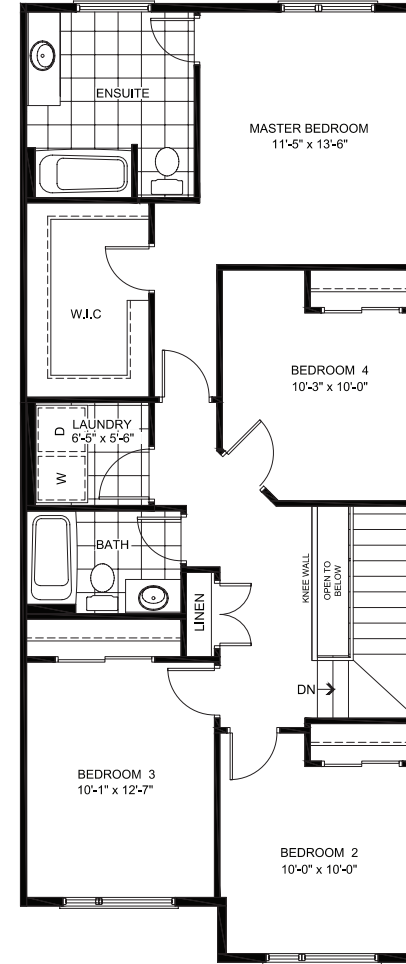

FLOORPLANS

GROUND FLOOR

SECOND FLOOR

FINISHED BASEMENT

DESIGNER

options

EXECUTIVE ENSUITE

DELUXE MAIN BATH

BEDROOM 5

THE ALDER

TOWNHOME COLLECTION
TOWNHOME (END UNIT) | 2,286 SQ. FT.

4+1 2.5 1