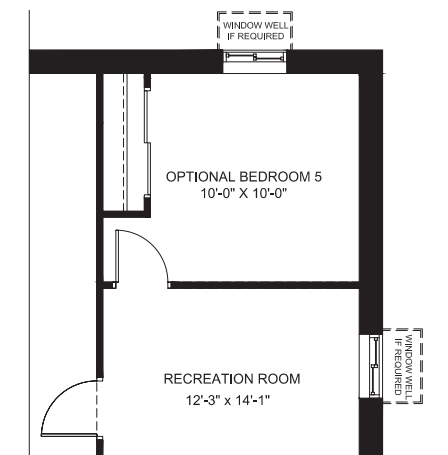

FLOORPLANS

GROUND FLOOR

SECOND FLOOR

FINISHED BASEMENT

DESIGNER

options

EXECUTIVE ENSUITE

DELUXE MAIN BATH

BEDROOM 5

THE ALDER

TOWNHOME COLLECTION
TOWNHOME (END UNIT) | 2,286 SQ. FT.

4+1 2.5 1