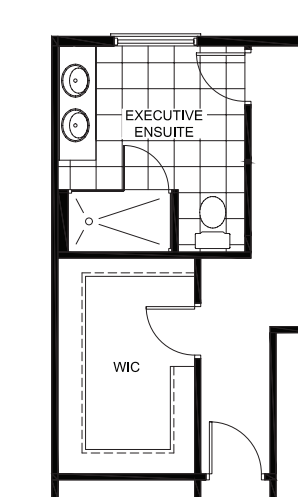

FLOORPLANS

GROUND FLOOR

SECOND FLOOR

FINISHED BASEMENT

DESIGNER

options

EXECUTIVE ENSUITE

DELUXE MAIN BATH

BEDROOM 5

THE ALDER

TOWNHOME COLLECTION
TOWNHOME (END UNIT) | 2,286 SQ. FT.

4+1 2.5 1