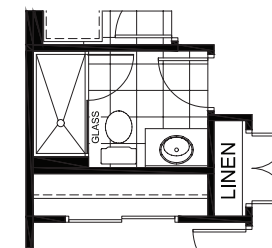

FLOORPLANS

GROUND FLOOR

SECOND FLOOR

FINISHED BASEMENT

DESIGNER

options

EXECUTIVE ENSUITE

DELUXE MAIN BATH

BEDROOM 5

THE ALDER

TOWNHOME COLLECTION
TOWNHOME (END UNIT) | 2,286 SQ. FT.

4+1 2.5 1